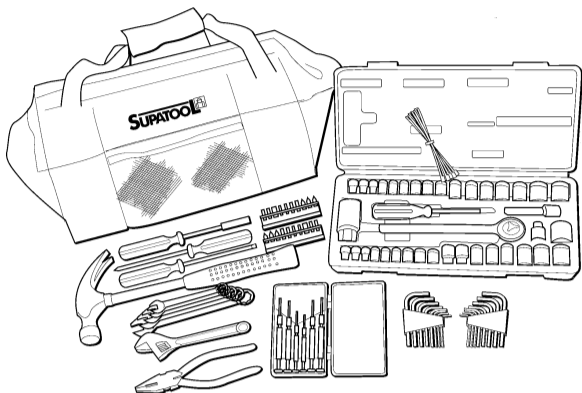

SUPATool
105 Pce
Tool Kit
in Bag
I/N6117930

$39⁹⁶