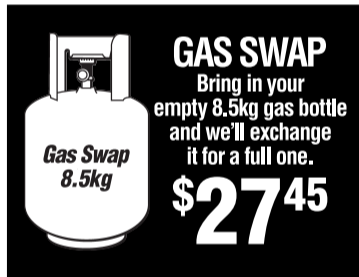

**\$29**

Handy  
Storage  
Galvanised  
4 Shelf Unit  
1370 x 710 x 305cm.  
Holds 50kg per shelf.  
I/N2760112

**\$22<sup>50</sup>**

Sandeford  
Genie Safe  
170 x 230 x 170mm.  
Key operated.  
I/N4220073

**\$29<sup>98</sup>**

**GAS SWAP**  
Bring in your  
empty 8.5kg gas bottle  
and we'll exchange  
it for a full one.  
Gas Swap  
8.5kg  
**\$27<sup>45</sup>**

HORTEX  
Power Pruner  
I/N3366257  
**\$6<sup>58</sup>**